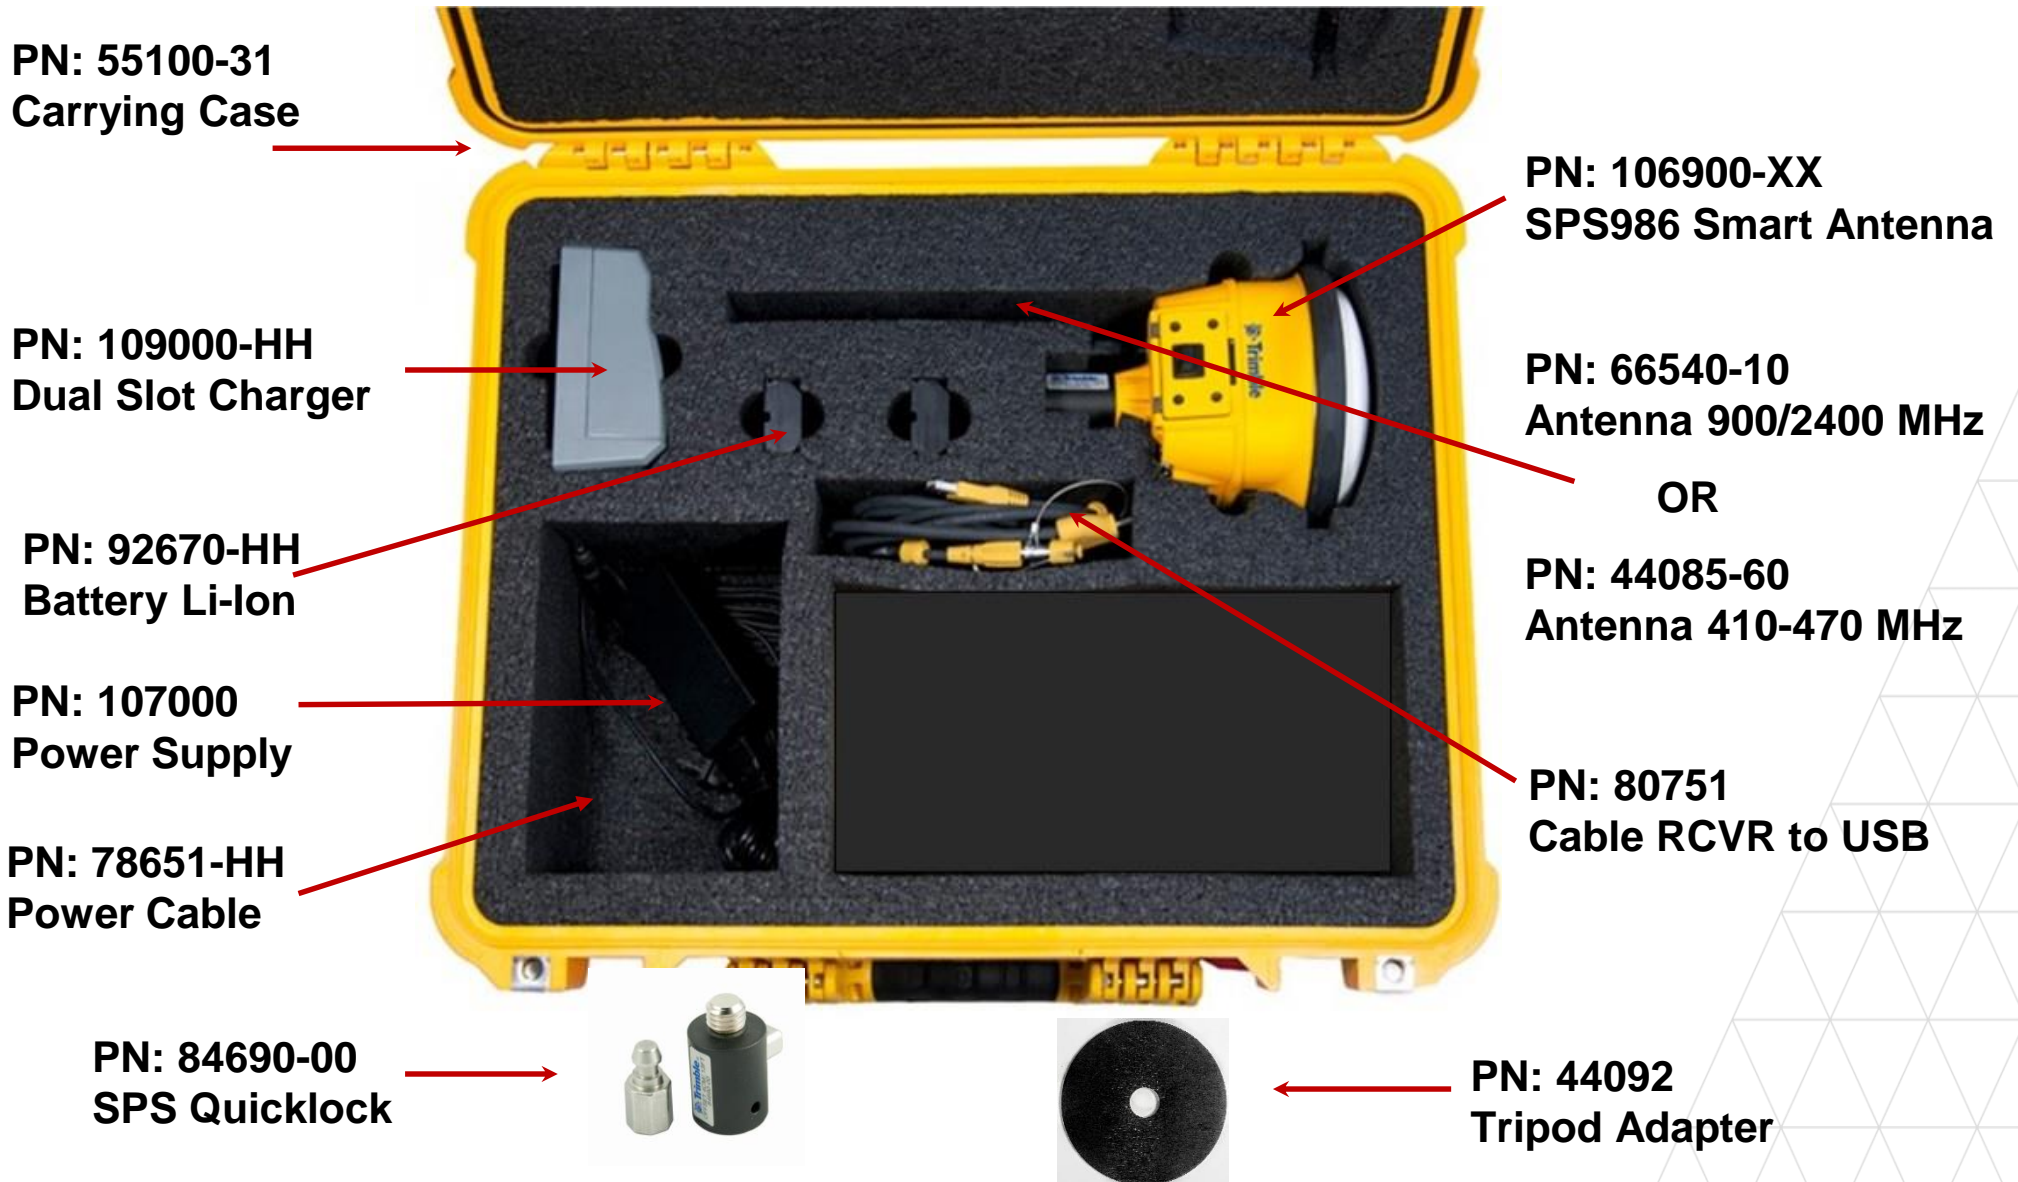

SPS986 Rover Components