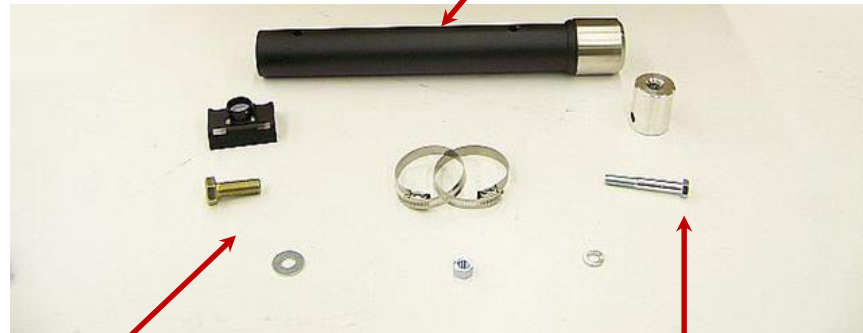

PN: 112411-02
Screw, M10X20MM

Electric Mast Mounts

Dozer and Excavator Mast Components

**PN: 81069-10
Steel Mast**

**Bolt = 3/4 -16 X 2
Washer = 3/4 -Split**

**PN: 0794-1701
Mast Mount Kit**

**Bolt = 3/4-10 X 2" GRD 8
Washer = 3/4" X.78 X1.42 GRD 8**