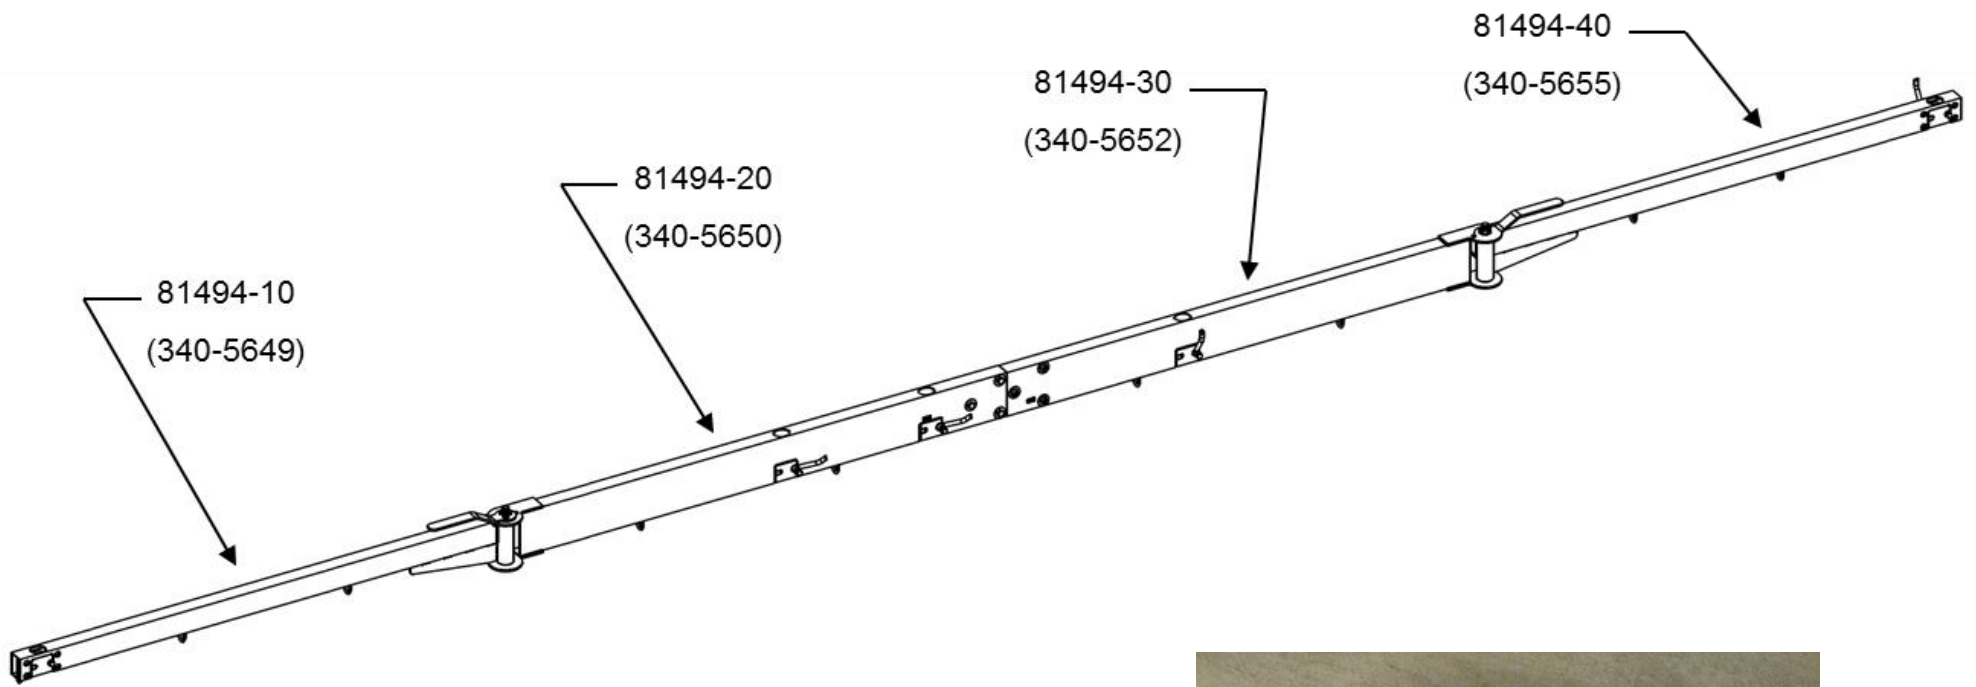

PN: 80599-00
Adjustable Handle

PN: 68182
Tracer Cable

PN: 65541-00
Tow Arm Tall

PN: 65540-00
Tow Arm Short

PCS400 Averaging Beam and Cables

**PN: 69457
Ski Harness Jumper**

**PN: 89335
Ski Harness**