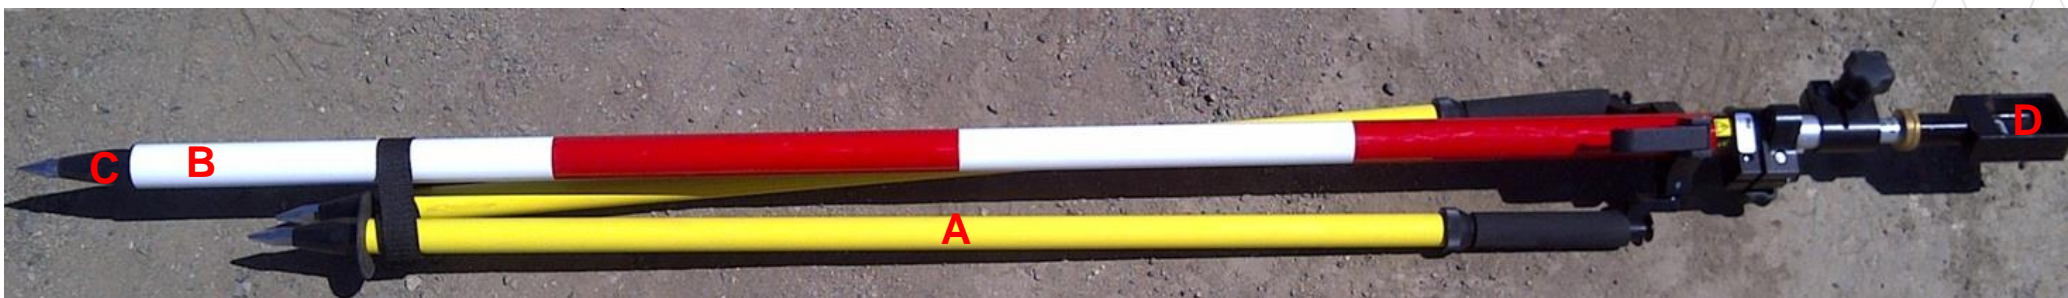

Tripod and Axis Alignment Tool

- A. 302612-04 LEG, TRIPOD, 8FT
- B. 202415-01 LEG EXTENSION
- C. 408700-03 ELEVATING TRIPOD BASE

- A. 5217-58 BIPOD DUAL HINGE (SECO)
- B. 5530-20 12-FT DUAL GRAD PRISM POLE (SECO)
- C. 5194-03 POINT, HEX, DULL (SECO)
- D. 5079-063 ADAPTER BRACKET (SECO)