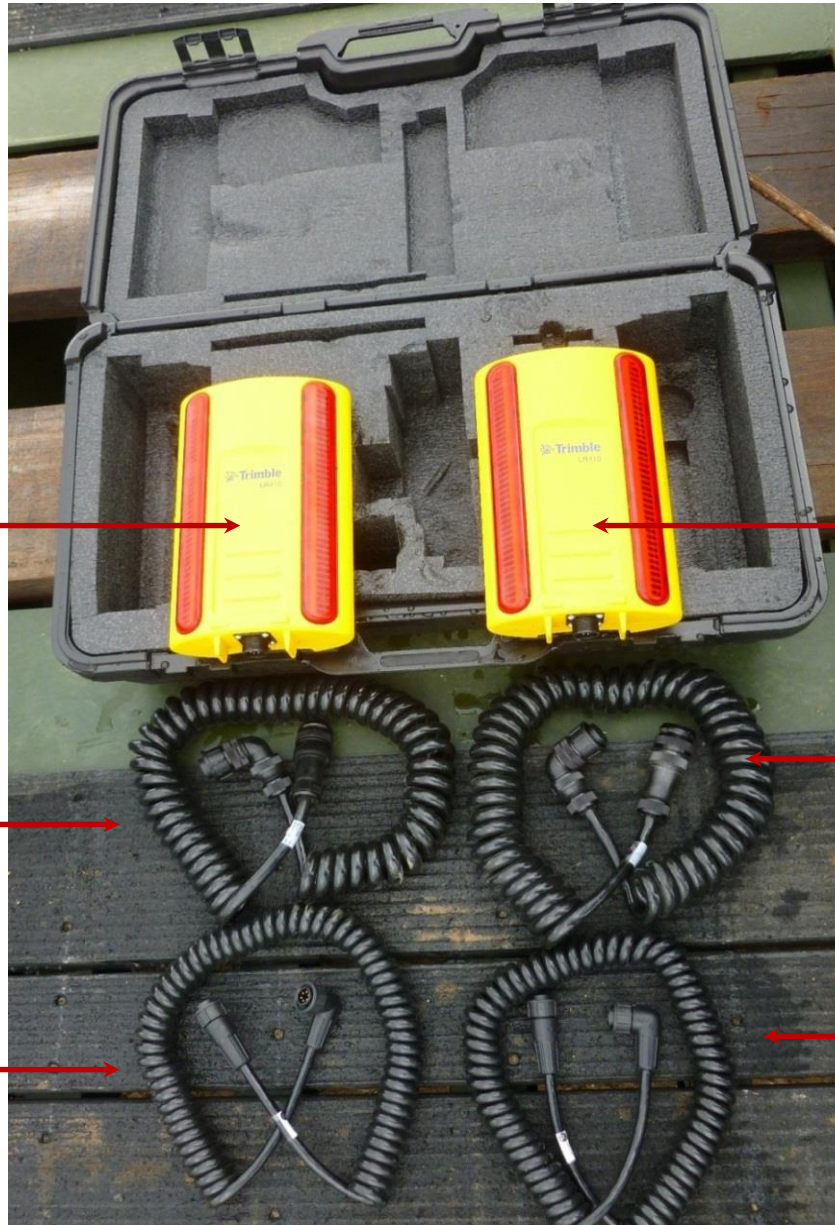

Laser Components

PN: 82198
Carrying Case

PN: LR410
Laser Receiver

PN: LR410
Laser Receiver

PN: 0793-3350
10 - 10 Coil Cord

PN: 0793-3350
10 - 10 Coil Cord

PN: 0312-0990
6 - 6 Coil Cord

PN: 0312-0990
6 - 6 Coil Cord