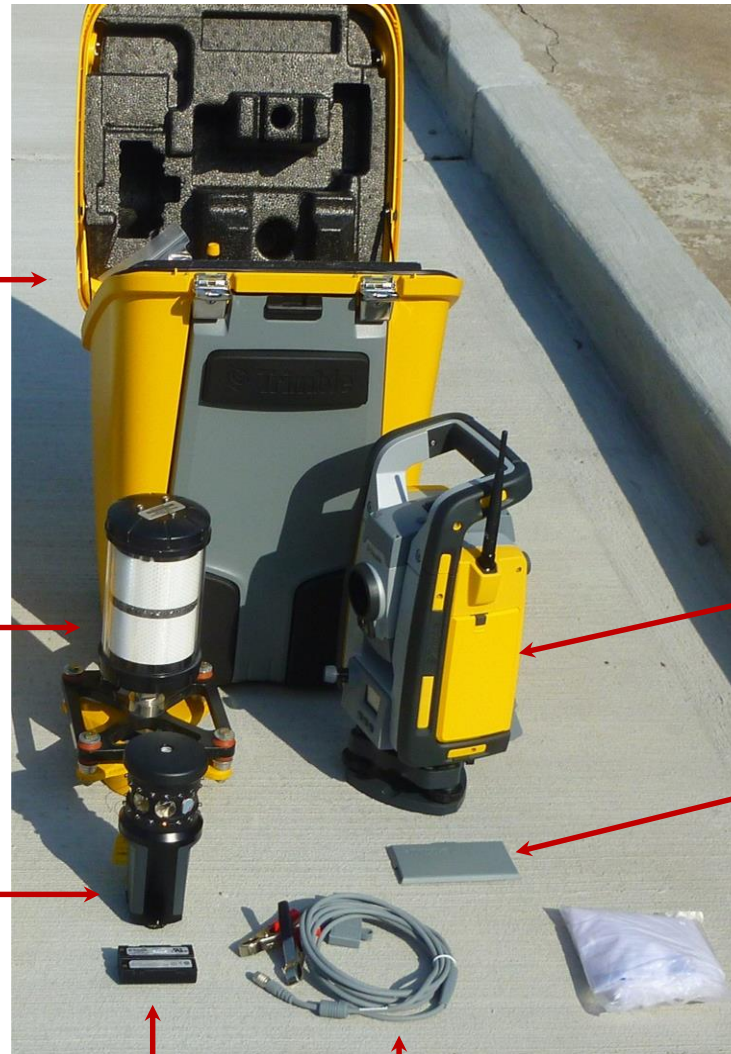

UTS Components

PN: 58091001
Instrument Case

PN: 59701-62
MT900 Machine Target

PN: MT1000-HH
MultiTrack Target

PN: 92670-HH
7.4V Battery

PN: 73836019-HH
Car battery (croc clips)

PN: SPS930 – SPS730
Universal Total Station

PN: 50014012-HH
Panel attachment cover

PN: 51002007-HH
Rain Cover