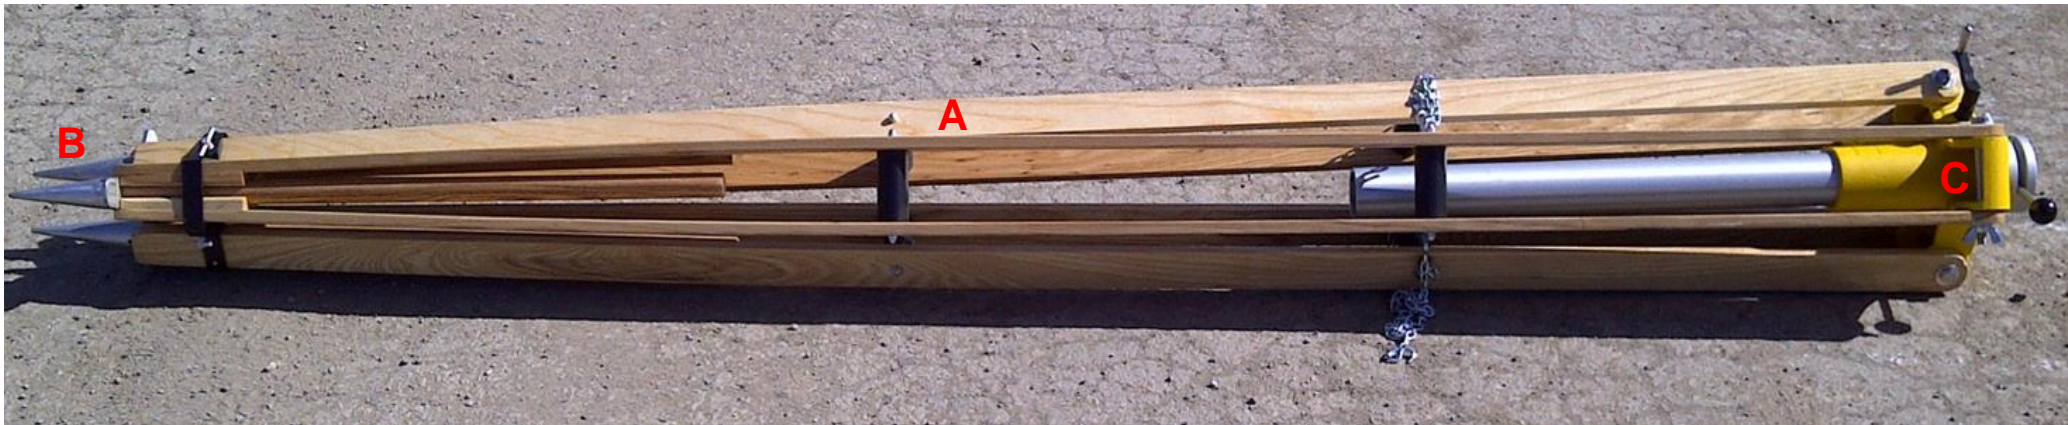

Tripod and Axis Alignment Tool

- A. 302612-04 LEG, TRIPOD, 8FT
- B. 202415-01 LEG EXTENSION
- C. 408700-03 ELEVATING TRIPOD BASE

- A. 5217-58 BIPOD DUAL HINGE (SECO)
- B. 5530-20 12-FT DUAL GRAD PRISM POLE (SECO)
- C. 5194-03 POINT, HEX, DULL (SECO)
- D. 5079-063 ADAPTER BRACKET (SECO)