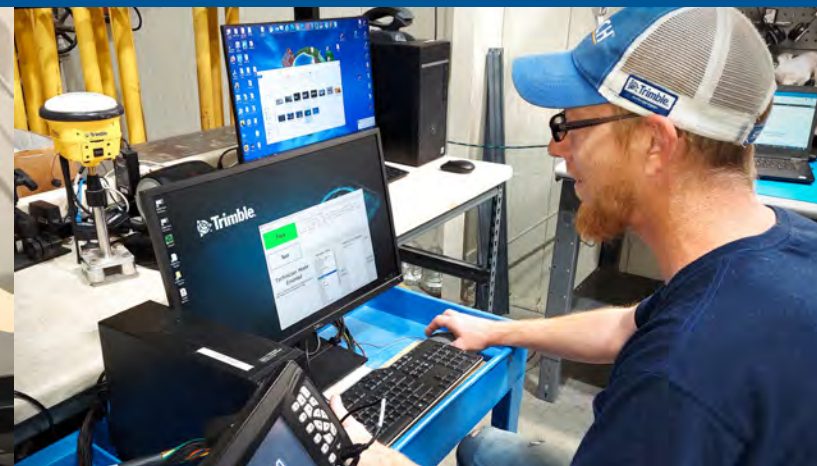

# SITECH CENTRAL SERVICE CENTER

YOUR CONSTRUCTION TECHNOLOGY PROVIDER

[SITECH-Central.com](http://SITECH-Central.com)

**Certified Service Center**

SITECH Central has invested in a fully equipped service center staffed with factory-trained and certified service technicians. We have stocked a large inventory of repair parts, which allows us to provide quick turnaround times for most repairs.

**SITECH Central is your first contact for technology solutions in the heartland.**

**Maintenance & Repair**

Quality technical support is essential for maximizing the productivity and reliability of your instruments and systems. Reduce your downtime and prevent unforeseen repair costs with periodic calibration and preventive maintenance from SITECH.

**As a Trimble authorized service provider, we offer a wide range of technical services, including:**

- Preventive maintenance
- Certification services
- Repairs
- Calibration
  - › *Look to SITECH Central for a calibration checkup prior to your next big job*
- Annual Firmware check/upgrades
- Software updates

**SITECH Central specializes in repairs on the following equipment:**

- Trimble Total Stations
  - › *It is recommended this be checked annually*
- Receivers
- Radios
- Base Stations
- Data Collectors
- Machine Displays
- Lasers
- Laser Receivers
- Electric Masts